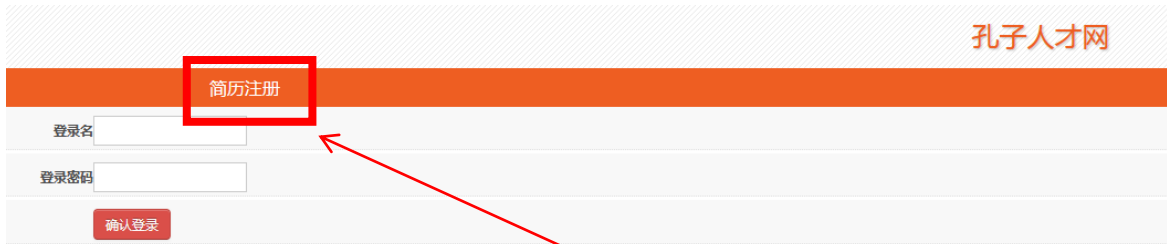

孔子人才网报名流程示意图

1、点击报名链接进入登录页面

2、已有会员账号可以先登录，没有会员账号的点击“简历注册”进入注册页面

3、注册完成后，点击报名链接

<http://www.kzrcw.com/SignUp/SignUp?zphId=202404250855030807> 进行报名。

4、上传证件：可以上传图片或者 Word、Pdf 格式文档。

5、报名结束

孔子人才网

报名成功，请耐心等待审核结果，审核结果请点击报名页面的“报名信息反馈”栏目查询！

6、登录孔子人才网首页，进入个人会员中心查看报名结果。

网址：<http://www.kzrcw.com>

7、在个人会员中心查看“当前报名招聘信息反馈”

The screenshot shows the user's personal center on the Kongsu Talent Network website. The page includes a navigation bar with links for 'Home', 'Find Work', 'Return to Old Version', 'WeChat', 'Sina Weibo', and 'Tencent Weibo'. The user's profile information is displayed, including a profile picture, name '测试', and phone number. The 'Current Application Recruitment Information Feedback' section is highlighted with a red box, showing a list of applications with details such as the company name, position, and application number. A red arrow points from the text above to this section.