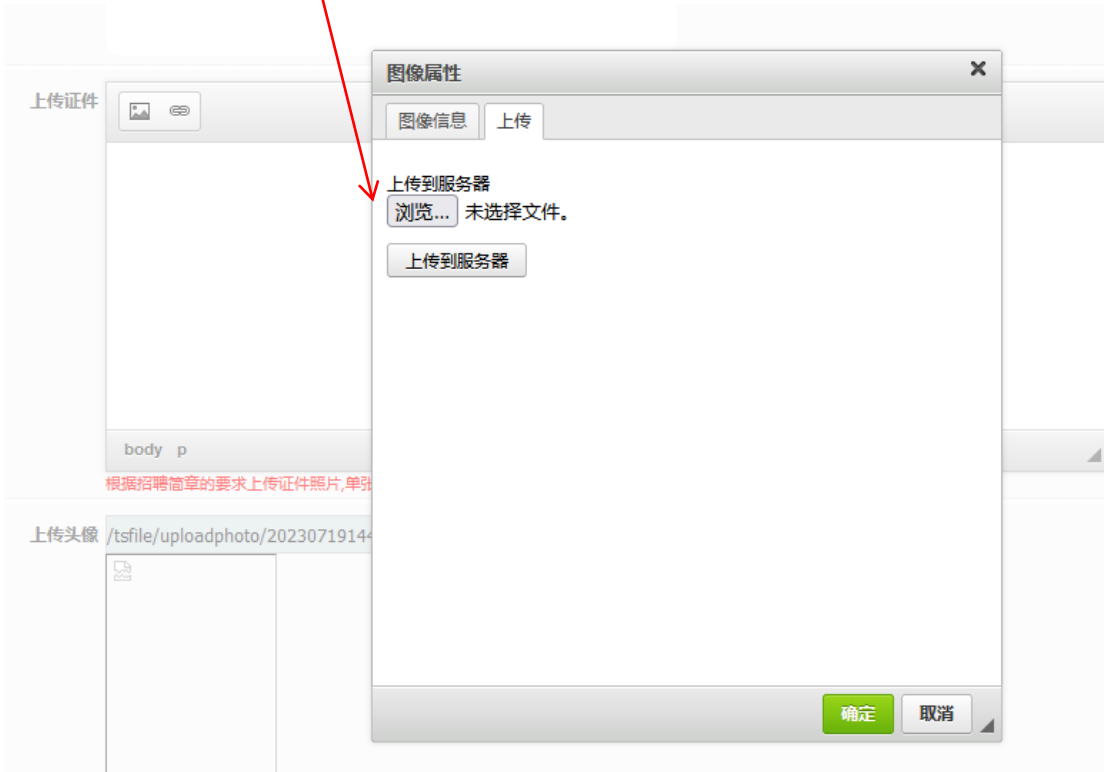

孔子人才网报名流程示意图

1、点击报名链接进入登录页面

2、已有会员账号可以先登录，没有会员账号的点击“简历注册”进入注册页面

3、注册完成后，点击报名链接

<http://www.kzrcw.com/SignUp/SignUp?zphId=202404250855030807> 进行报名。

4、上传证件：可以上传图片或者 Word、Pdf 格式文档。

5、报名结束

孔子人才网

报名成功，请耐心等待审核结果，审核结果请点击报名页面的“报名信息反馈”栏目查询！

6、登录孔子人才网首页，进入个人会员中心查看报名结果。

网址：<http://www.kzrcw.com>

7、在个人会员中心查看“当前报名招聘信息反馈”

The screenshot shows the user's personal center on the Kongsu Talent Network website. The page includes a navigation bar with links for 'Home', 'Find Work', 'Return to Old Version', 'WeChat', 'Sina Weibo', and 'Tencent Weibo'. The user's profile information is displayed, including a profile picture, name '测试', and phone number. The 'Current Application Recruitment Information Feedback' section is highlighted with a red box, showing a list of applications with details such as the company name, position, and application number. A red arrow points from the text above to this section.