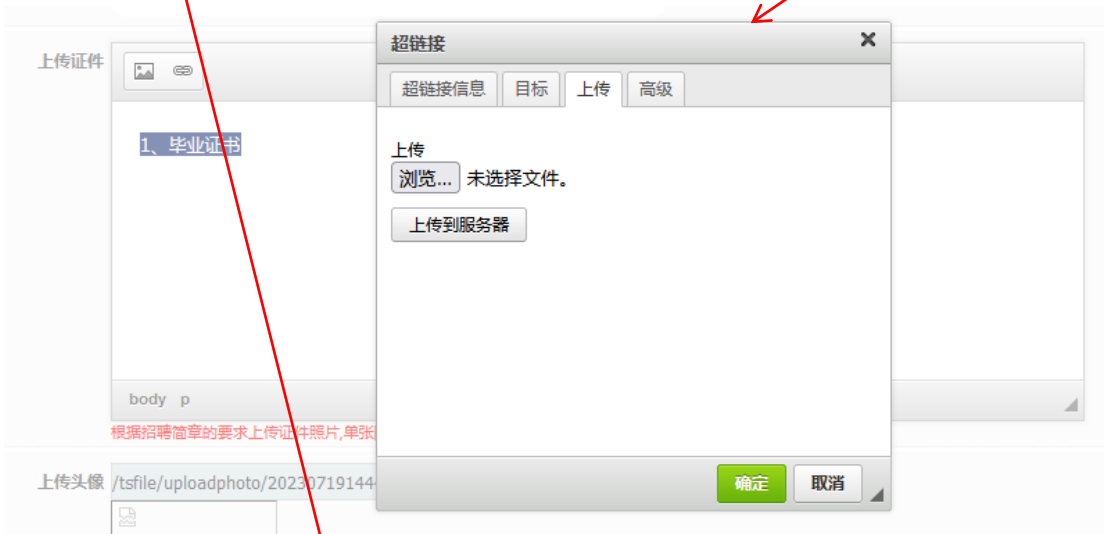

孔子人才网报名流程示意图

1、点击报名链接进入登录页面

2、已有会员账号可以先登录，没有会员账号的点击“简历注册”进入注册页面

3、注册完成后，点击报名链接

<http://www.kzrcw.com/SignUp/SignUp?zphId=202404250855030807> 进行报名。

4、上传证件：可以上传图片或者 Word、Pdf 格式文档。

5、报名结束

孔子人才网

报名成功，请耐心等待审核结果，审核结果请点击报名页面的“报名信息反馈”栏目查询！

6、登录孔子人才网首页，进入个人会员中心查看报名结果。

网址：<http://www.kzrcw.com>

7、在个人会员中心查看“当前报名招聘信息反馈”

The screenshot shows the user's personal center on the Kongsu Talent Network website. The page includes a navigation bar with links for 'Home', 'Find Work', 'Return to Old Version', 'WeChat', 'Sina Weibo', and 'Tencent Weibo'. The user's profile information is displayed, including a profile picture, name '测试', and phone number. The 'Current Application Recruitment Information Feedback' section is highlighted with a red box, showing a list of applications with details such as the company name, position, and application number. A red arrow points from the text above to this section.