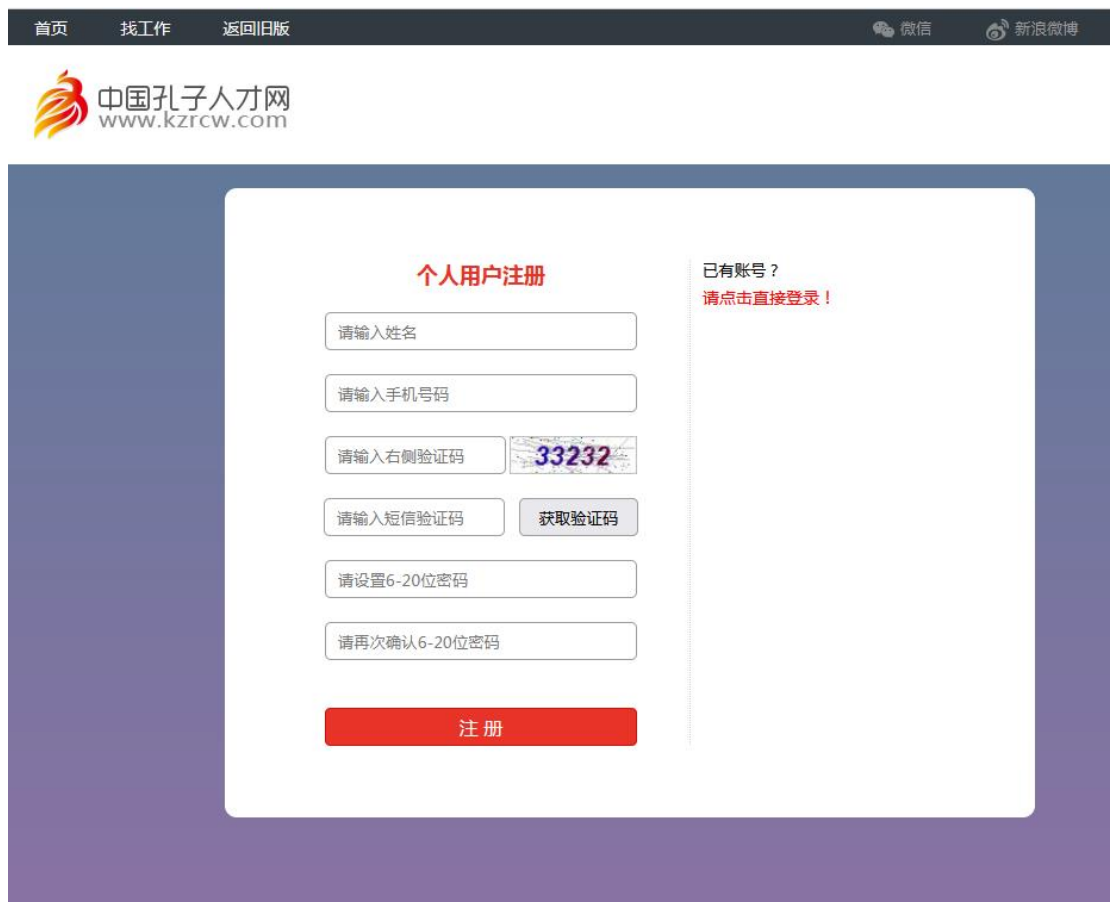

孔子人才网报名流程示意图

1、点击报名链接进入登录页面

2、已有会员账号可以先登录，没有会员账号的点击“简历注册”进入注册页面

3、注册完成后，点击报名链接

<http://www.kzrcw.com/SignUp/SignUp?zphId=202404250855030807> 进行报名。

4、上传证件：可以上传图片或者 Word、Pdf 格式文档。

5、报名结束

孔子人才网

报名成功，请耐心等待审核结果，审核结果请点击报名页面的“报名信息反馈”栏目查询！

6、登录孔子人才网首页，进入个人会员中心查看报名结果。

网址：<http://www.kzrcw.com>

7、在个人会员中心查看“当前报名招聘信息反馈”

The screenshot shows the user's personal center on the Kongsu Talent Network website. The page includes a navigation bar with links for 'Home', 'Find Work', 'Return to Old Version', 'WeChat', 'Sina Weibo', and 'Tencent Weibo'. The user's profile information is displayed, including a profile picture, name '测试', and phone number. The 'Current Application Recruitment Information Feedback' section is highlighted with a red box, showing a list of applications with details such as the company name, position, and application number. A red arrow points from the text above to this section.