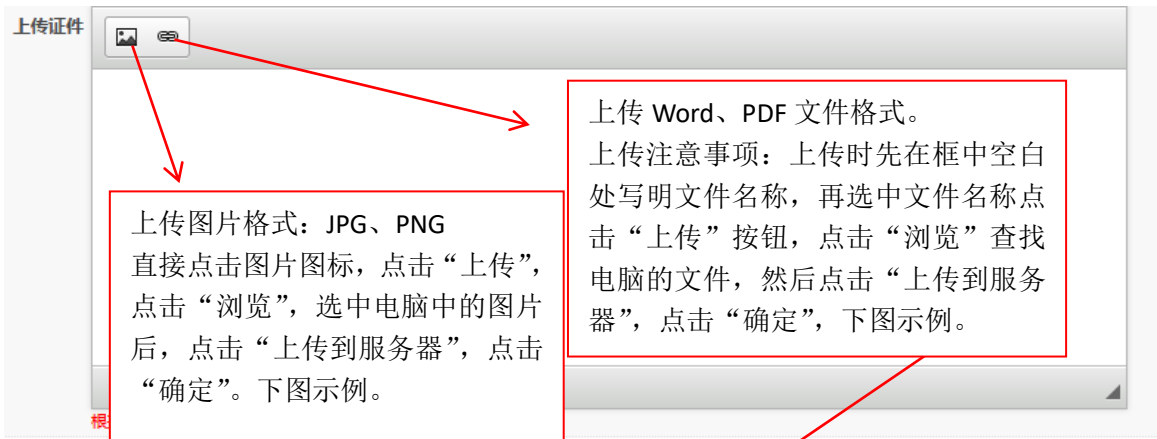

孔子人才网报名流程示意图

1、点击报名链接进入登录页面

2、已有会员账号可以先登录，没有会员账号的点击“简历注册”进入注册页面

3、注册完成后，点击报名链接

<http://www.kzrcw.com/SignUp/SignUp?zphId=202404250855030807> 进行报名。

4、上传证件：可以上传图片或者 Word、Pdf 格式文档。

5、报名结束

孔子人才网

报名成功，请耐心等待审核结果，审核结果请点击报名页面的“报名信息反馈”栏目查询！

6、登录孔子人才网首页，进入个人会员中心查看报名结果。

网址：<http://www.kzrcw.com>

7、在个人会员中心查看“当前报名招聘信息反馈”

The screenshot shows the user's personal center on the Kongsu Talent Network website. The page includes a navigation bar with links for 'Home', 'Find Work', 'Return to Old Version', 'WeChat', 'Sina Weibo', and 'Tencent Weibo'. The user's profile information is displayed, including a profile picture, name '测试', and phone number. The 'Current Application Recruitment Information Feedback' section is highlighted with a red box, showing a list of applications with details such as the company name, position, and application number. A red arrow points from the text above to this section.